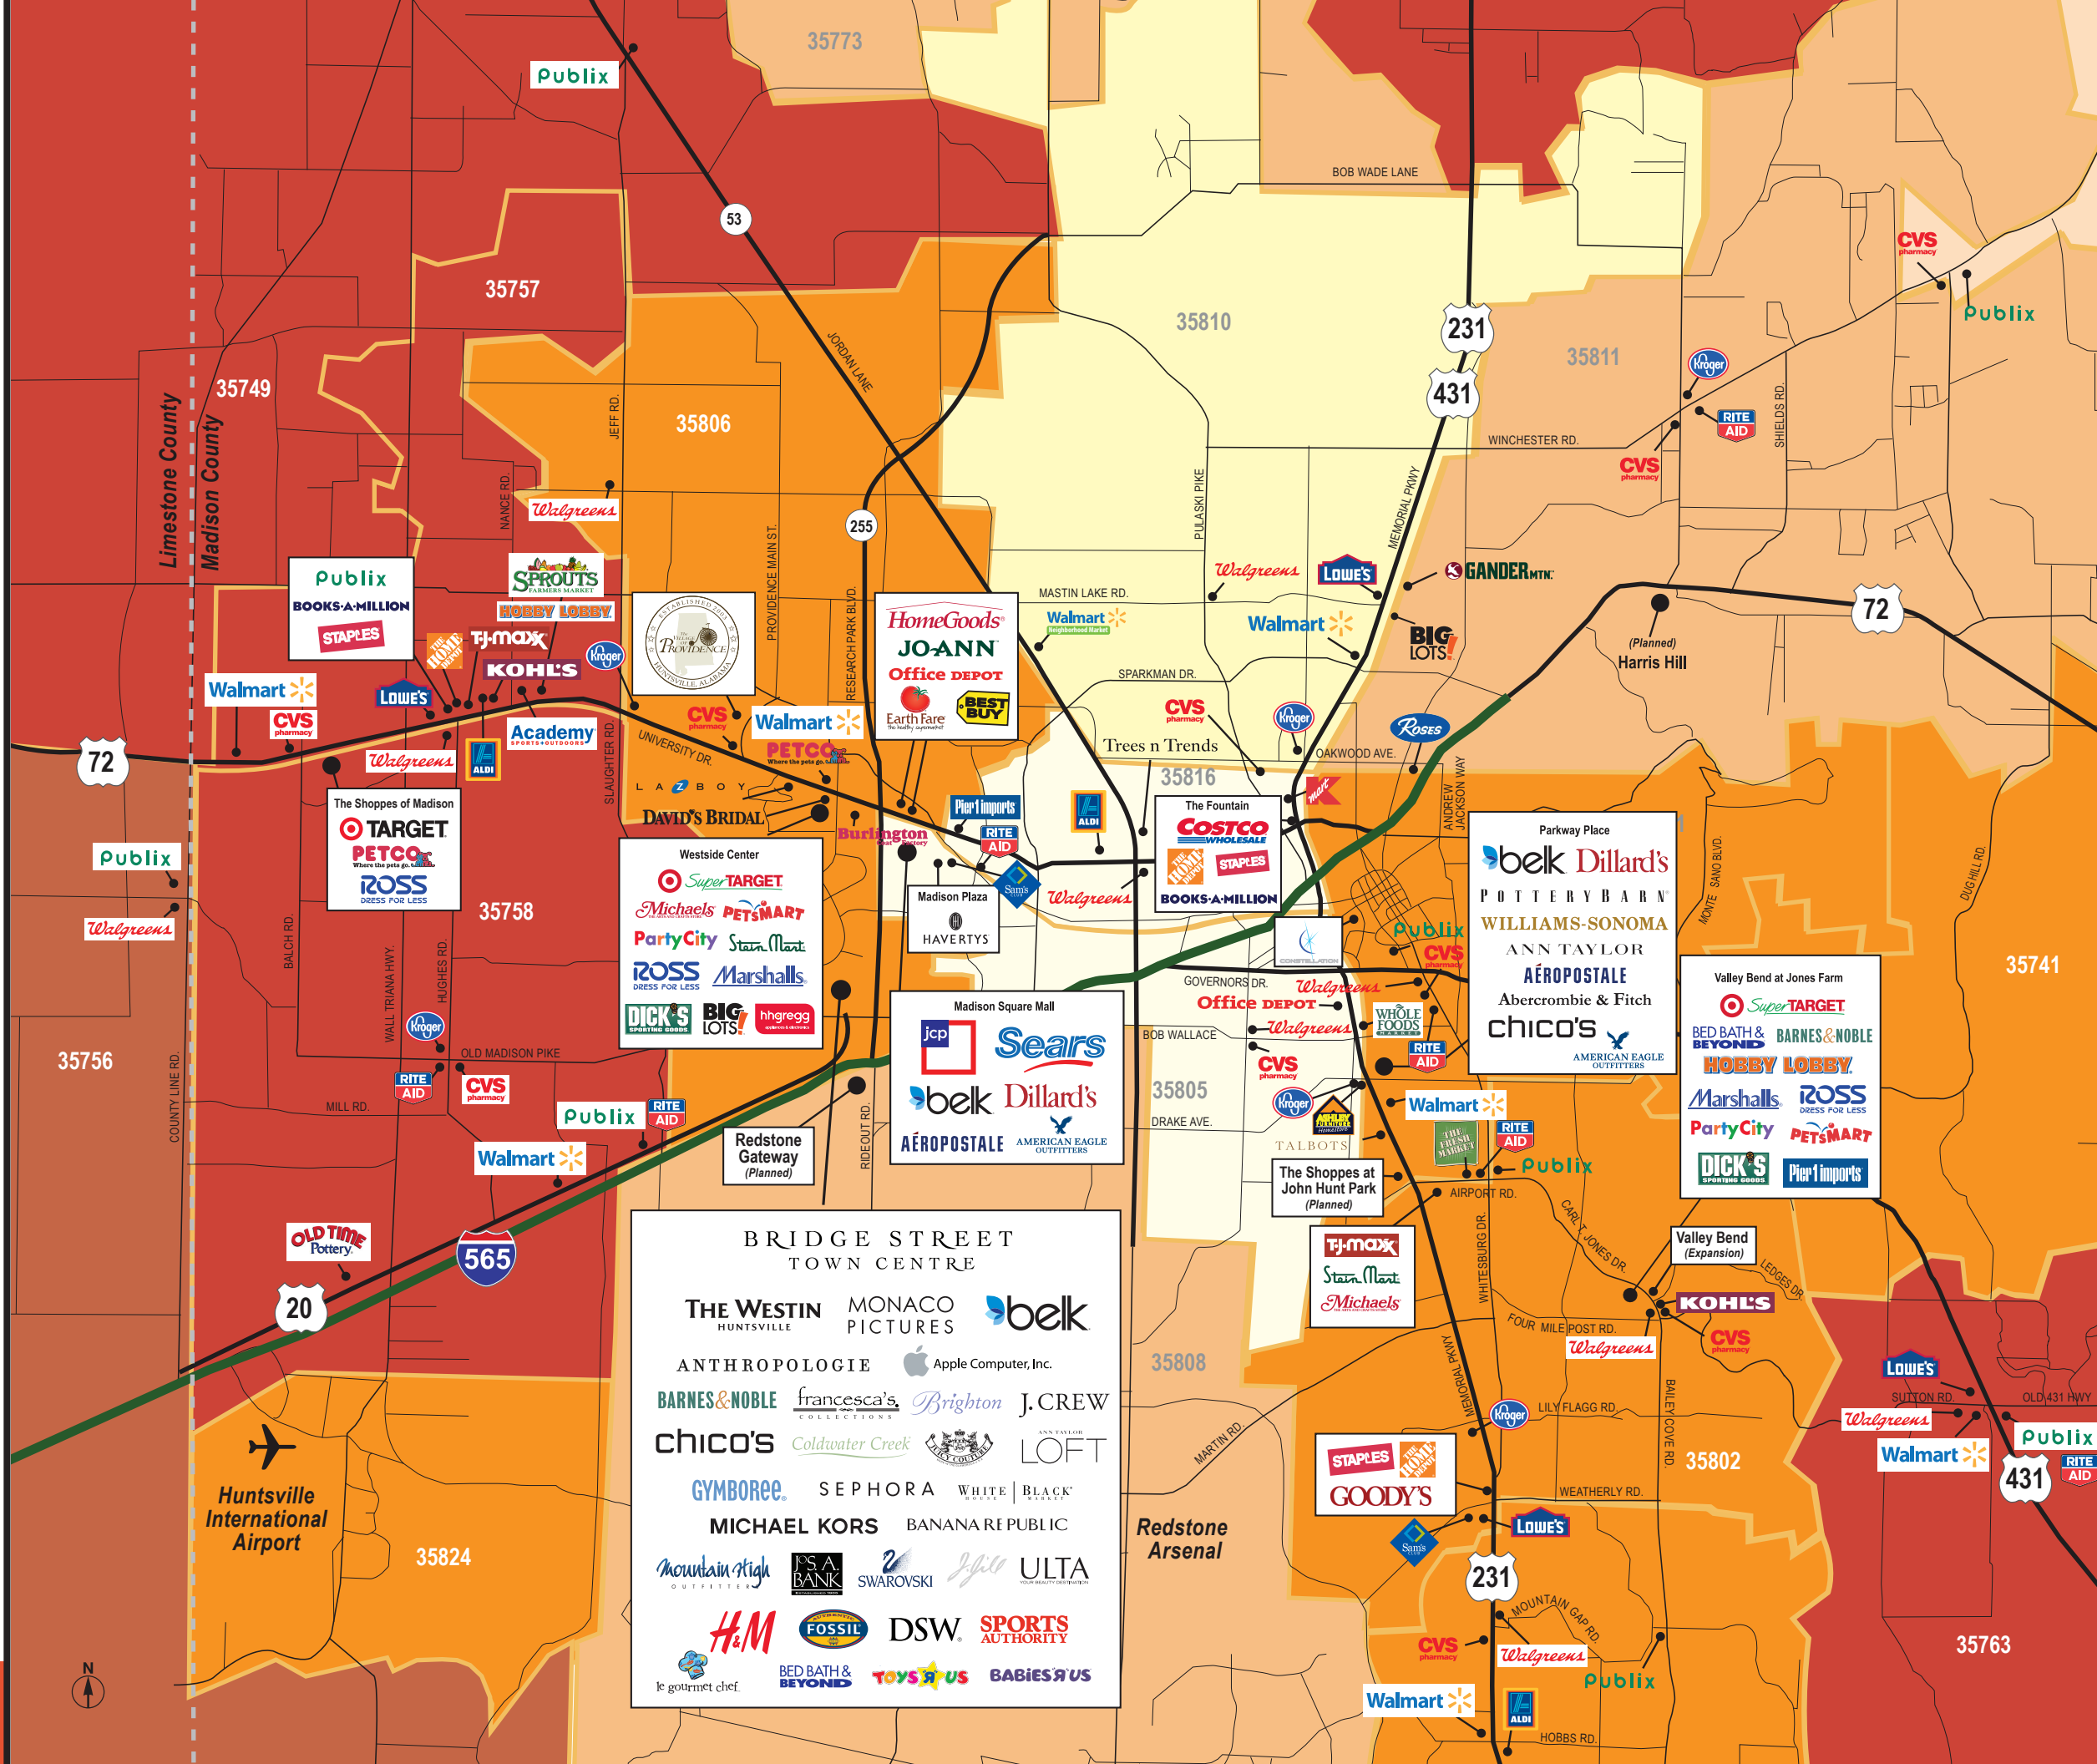

# MAJOR RETAIL STORES

HUNTSVILLE, ALABAMA

One of Forbes Leading Cities for Business...

**MEDIAN HOUSEHOLD INCOME**

- \$80,000 & Over
- \$70,000 - \$79,999
- \$60,000 - \$69,999
- \$50,000 - \$59,999
- \$40,000 - \$49,999
- \$30,000 - \$39,999
- Less than \$29,999

**POPULATION**

35 mile radius: 685,767

50 mile radius: 1,016,712

Regional Market: 1,157,134

14 county region

**MEDIAN HOUSEHOLD INCOME**

35 mile radius: \$54,398

50 mile radius: \$51,362